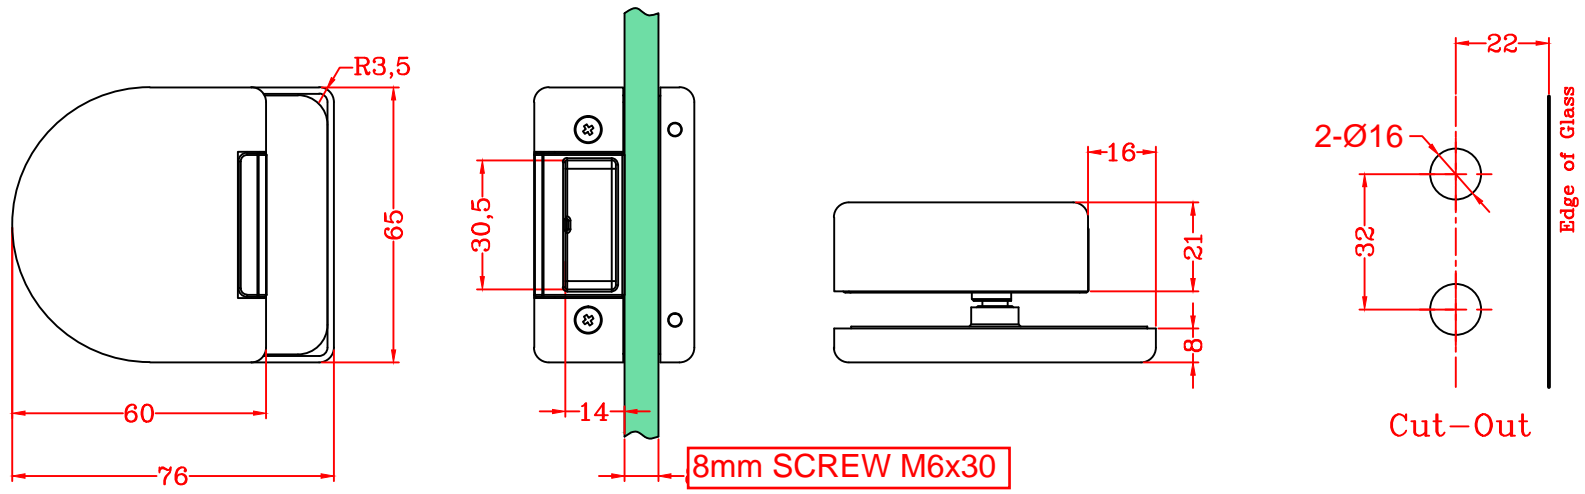

8mm SCREW M6x30

10-12mm SCREW M6x32

Cut-Out

8mm SCREW M6x30

10-12mm SCREW M6x32

Cut-Out