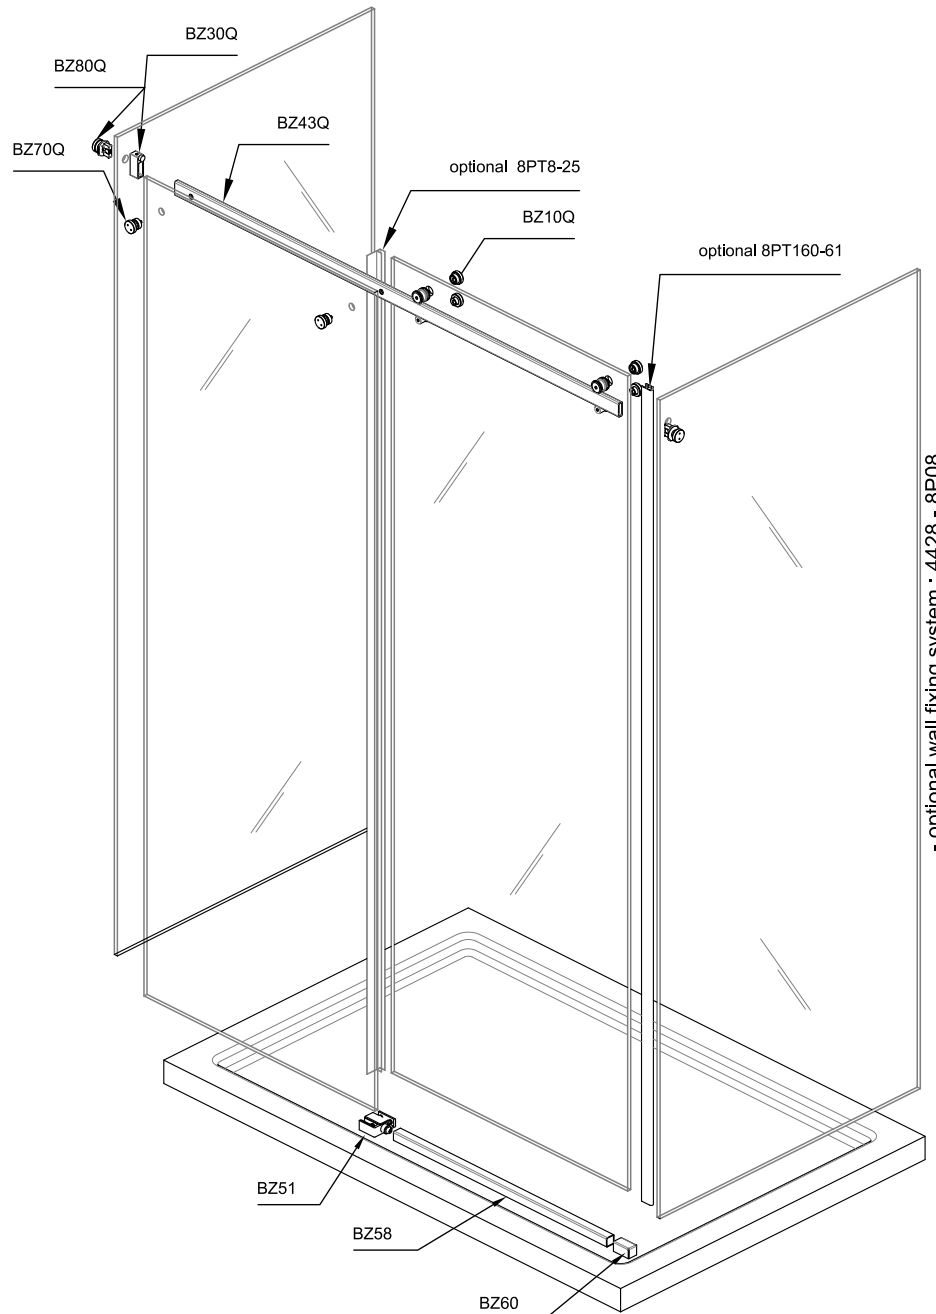

BZQ6
KIT WITH 2 FIXED GLASS PANELS
1200-1800mm - SQUARE SECTION

Installation instructions

Packing List

Optionals parts

Tools supplied

Tools required

Fittings required

1