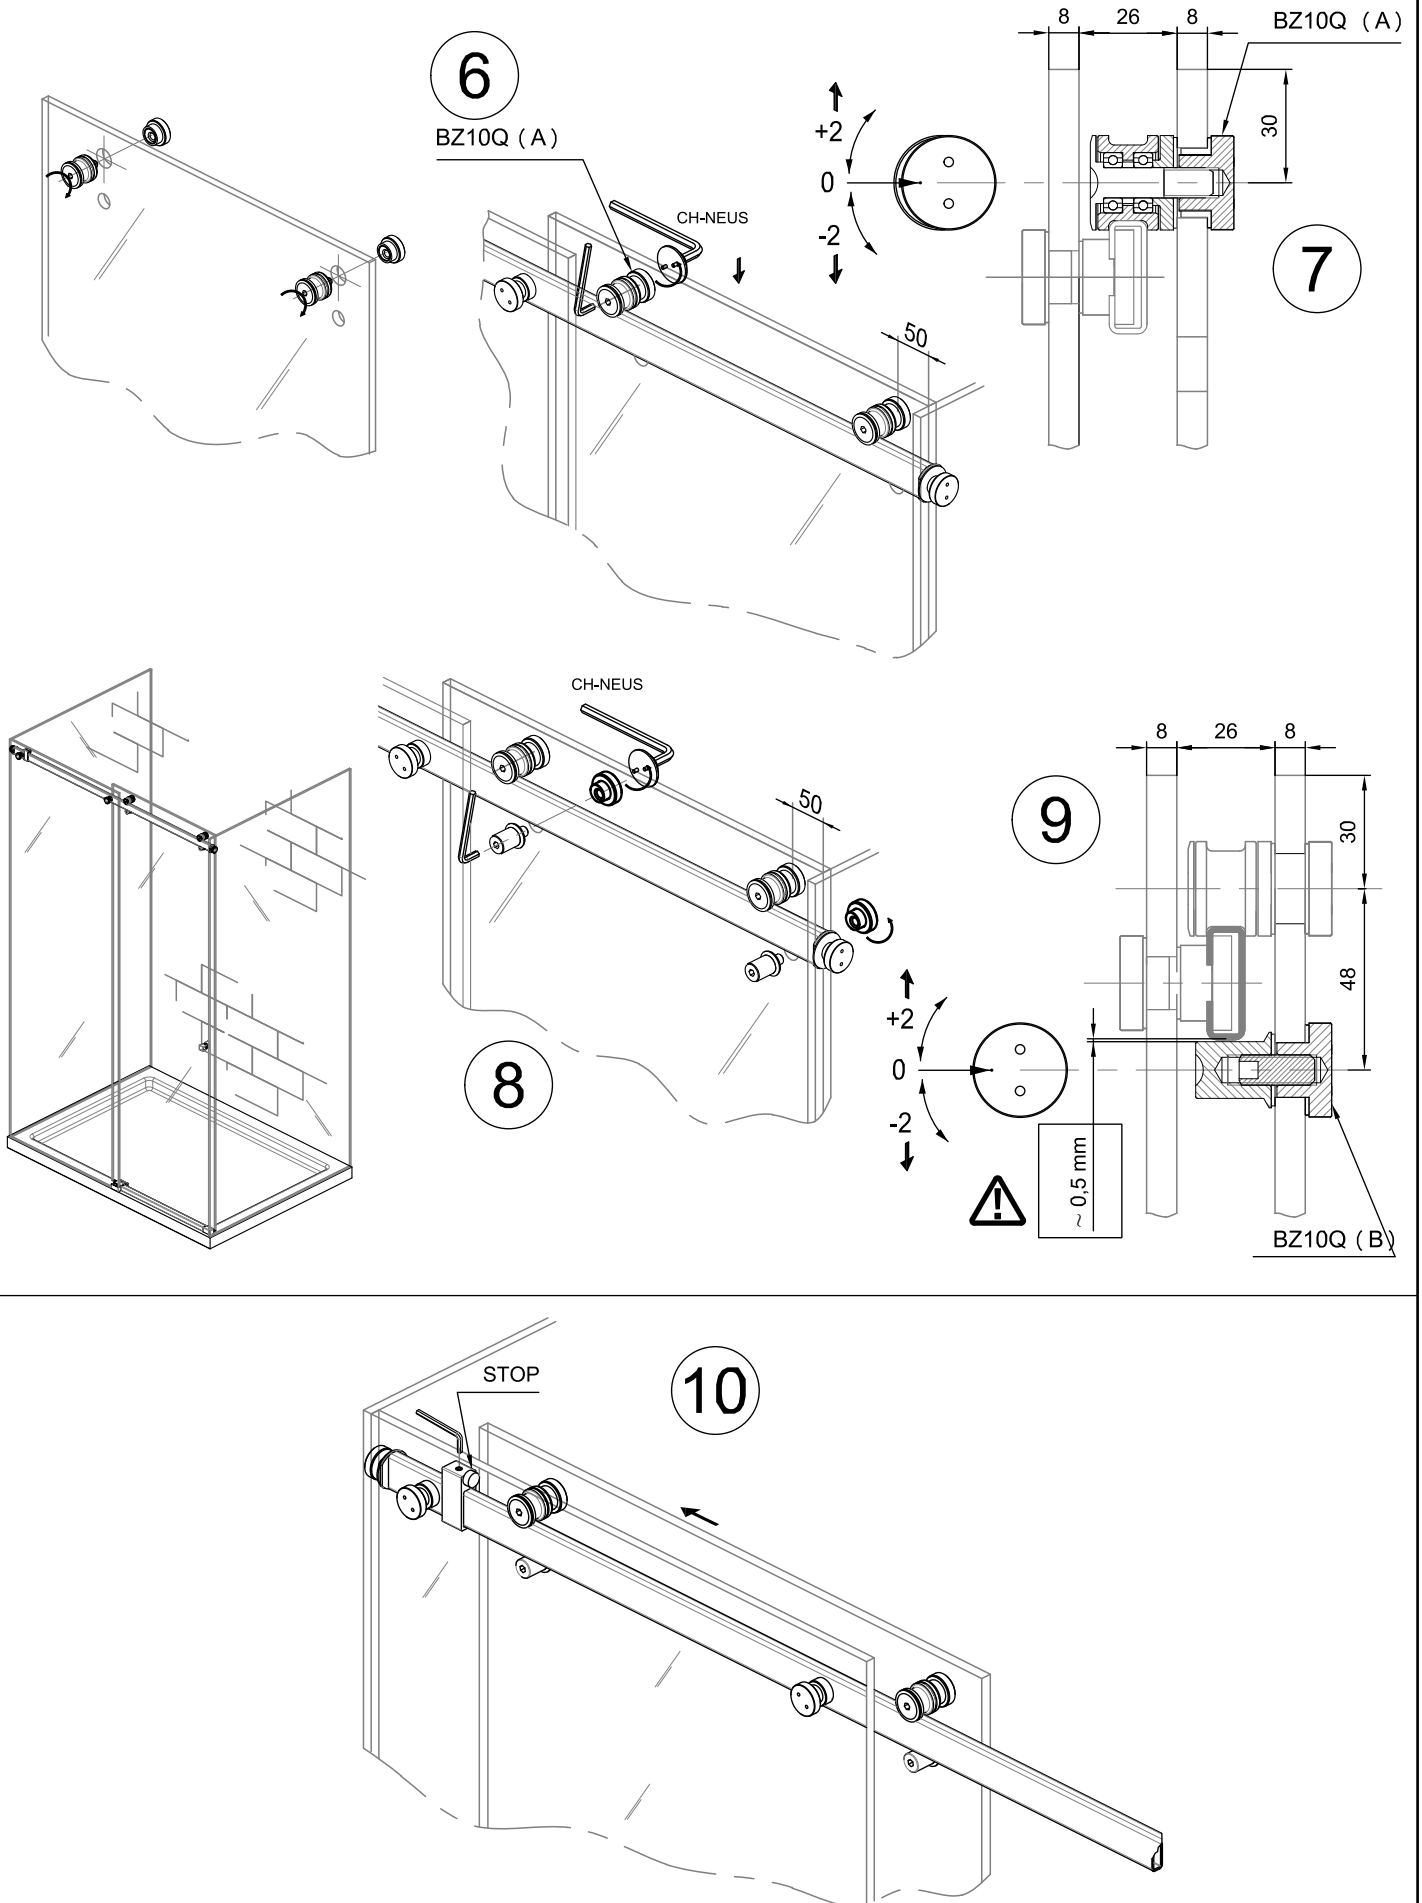

BZQ6
KIT WITH 2 FIXED GLASS PANELS
1200-1800mm - SQUARE SECTION

Installation instructions

Packing List

Optionals parts

Tools supplied

Tools required

Fittings required

1

1A

1B

11