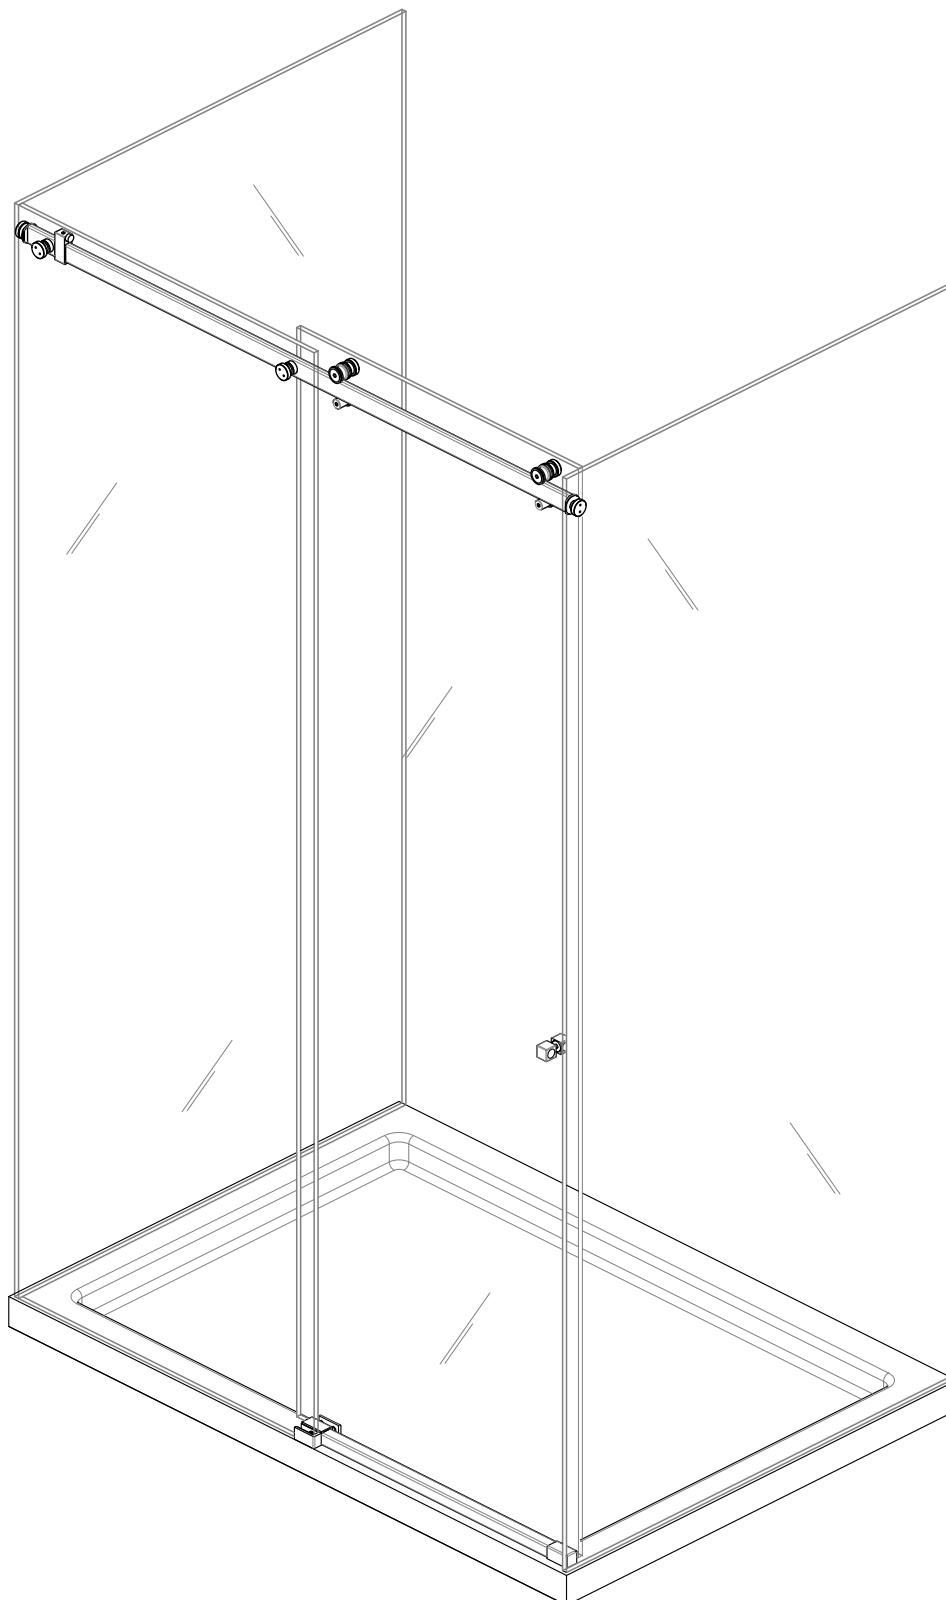

BZQ6
KIT WITH 2 FIXED GLASS PANELS
1200-1800mm - SQUARE SECTION

Installation instructions

Packing List

Optionals parts

Tools supplied

Tools required

Fittings required

1