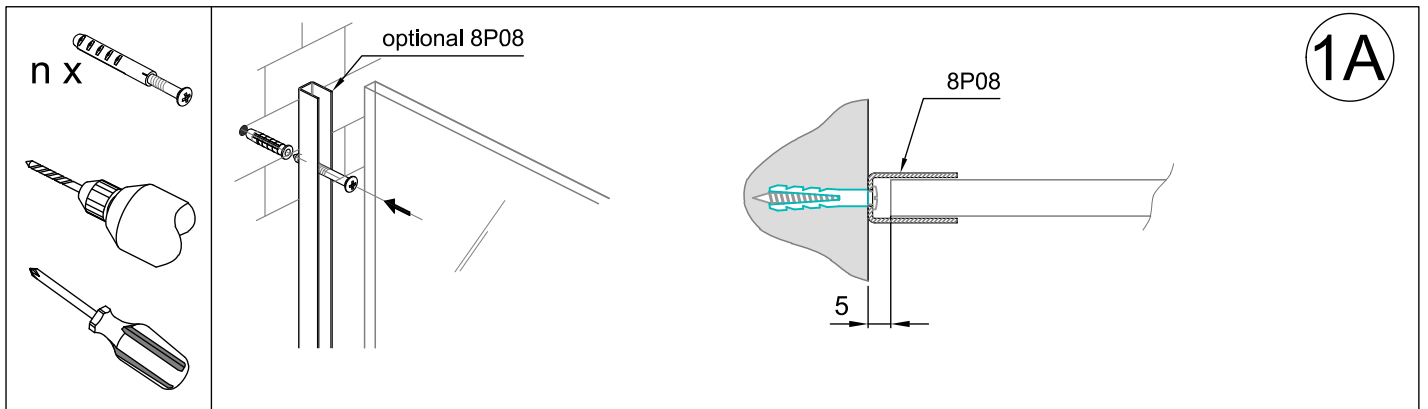

BZQ6
KIT WITH 2 FIXED GLASS PANELS
1200-1800mm - SQUARE SECTION

Installation instructions

Packing List

Optionals parts

Tools supplied

Tools required

Fittings required

1