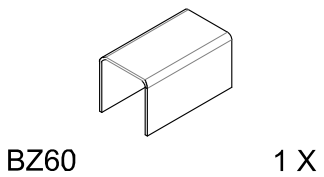

BZQ6
KIT WITH 2 FIXED GLASS PANELS
1200-1800mm - SQUARE SECTION

Installation instructions

Packing List

Optionals parts

Tools supplied

Tools required

Fittings required

1