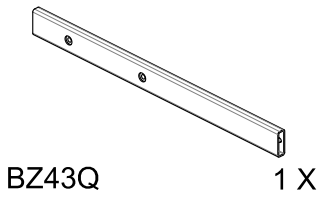

BZQ6
KIT WITH 2 FIXED GLASS PANELS
1200-1800mm - SQUARE SECTION

Installation instructions

Packing List

Optionals parts

Tools supplied

Tools required

Fittings required

1