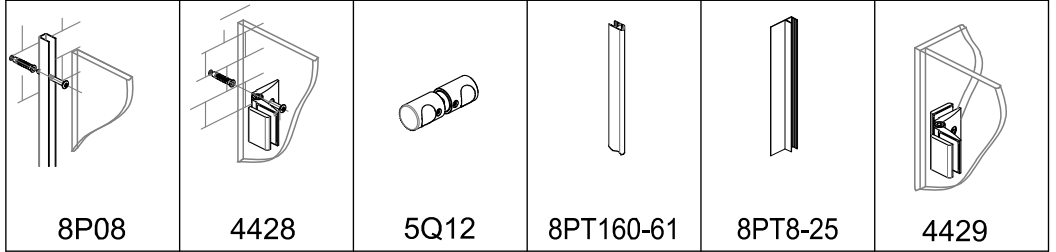

BZQ6
KIT WITH 2 FIXED GLASS PANELS
1200-1800mm - SQUARE SECTION

Installation instructions

Packing List

Optionals parts

Tools supplied

Tools required

Fittings required

1