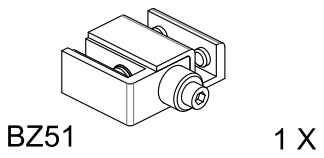

BZQ6
KIT WITH 2 FIXED GLASS PANELS
1200-1800mm - SQUARE SECTION

Installation instructions

Packing List

Optionals parts

Tools supplied

Tools required

Fittings required

1