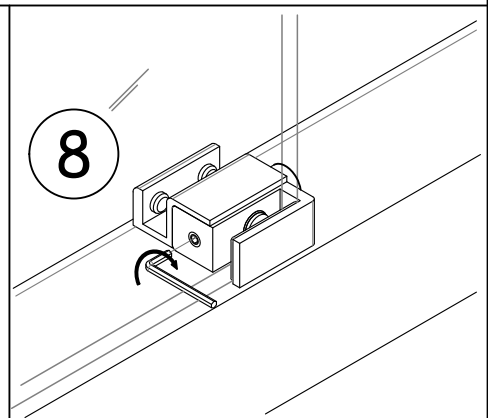

BZ00
SHOWER BOXE "HIP ZAC"
CORNER KIT - ROUND SECTION

Installation instructions

Packing List

Optionals parts

Tools supplied

Tools required

Fittings required

1A

1B

adattare la lunghezza
adjust the length

2

3

CH-NEUS

4

5

12