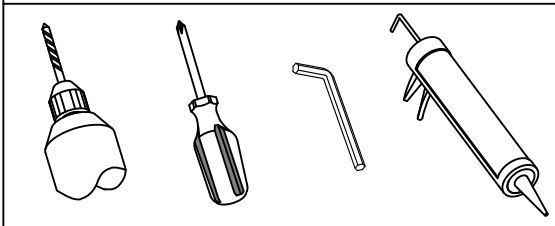

BZ00
SHOWER BOXE "HIP ZAC"
CORNER KIT - ROUND SECTION

Installation instructions

Packing List

Optionals parts

Tools supplied

Tools required

Fittings required

1A

1B

adattare la lunghezza
adjust the length

2

3

CH-NEUS

4

5

12