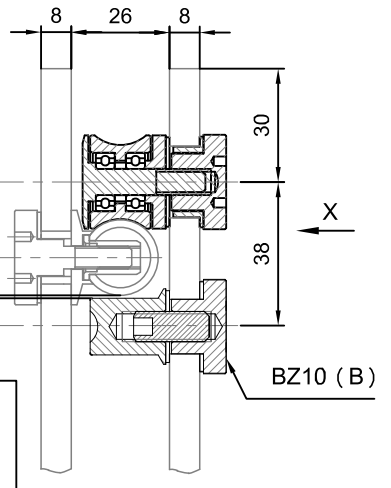

BZ00
SHOWER BOXE "HIP ZAC"
CORNER KIT - ROUND SECTION

Installation instructions

Packing List

Optionals parts

Tools supplied

Tools required

Fittings required

1A

1B

adattare la lunghezza
adjust the length

2

3

CH-NEUS

4

5

12

13

~0,5 mm

14