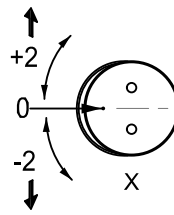

BZ00
SHOWER BOXE "HIP ZAC"
CORNER KIT - ROUND SECTION

Installation instructions

Packing List

Optionals parts

Tools supplied

Tools required

Fittings required

1A

1B

adattare la lunghezza
adjust the length

2

3

CH-NEUS

4

5

12

13

~0,5 mm

14