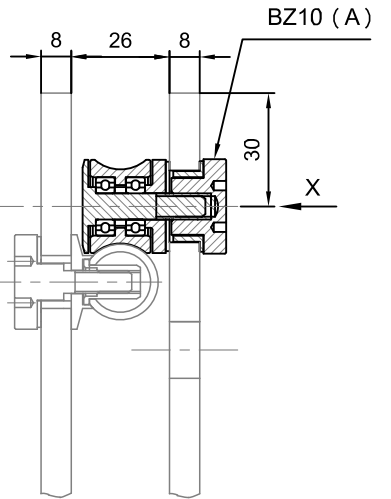

BZ00
SHOWER BOXE "HIP ZAC"
CORNER KIT - ROUND SECTION

Installation instructions

Packing List

Optionals parts

Tools supplied

Tools required

Fittings required

1A

1B

adattare la lunghezza
adjust the length

2

3

CH-NEUS

4

5

12

13

~0,5 mm

14