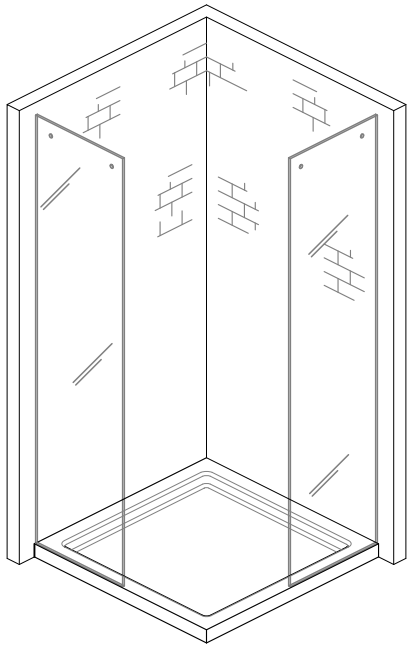

BZ00
SHOWER BOXE "HIP ZAC"
CORNER KIT - ROUND SECTION

Installation instructions

Packing List

Optionals parts

Tools supplied

Tools required

Fittings required

1A

1B

adattare la lunghezza
adjust the length

2

3

CH-NEUS

4

5

12