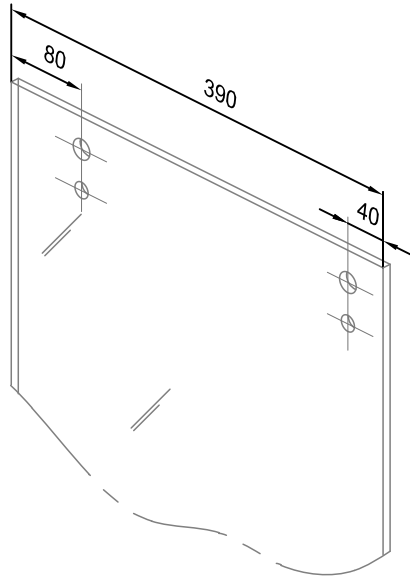

BZ00
SHOWER BOXE "HIP ZAC"
CORNER KIT - ROUND SECTION

Installation instructions

Packing List

Optionals parts

Tools supplied

Tools required

Fittings required

1A

1B

adattare la lunghezza
adjust the length

2

3

CH-NEUS

4

5

12

13

~0,5 mm

14