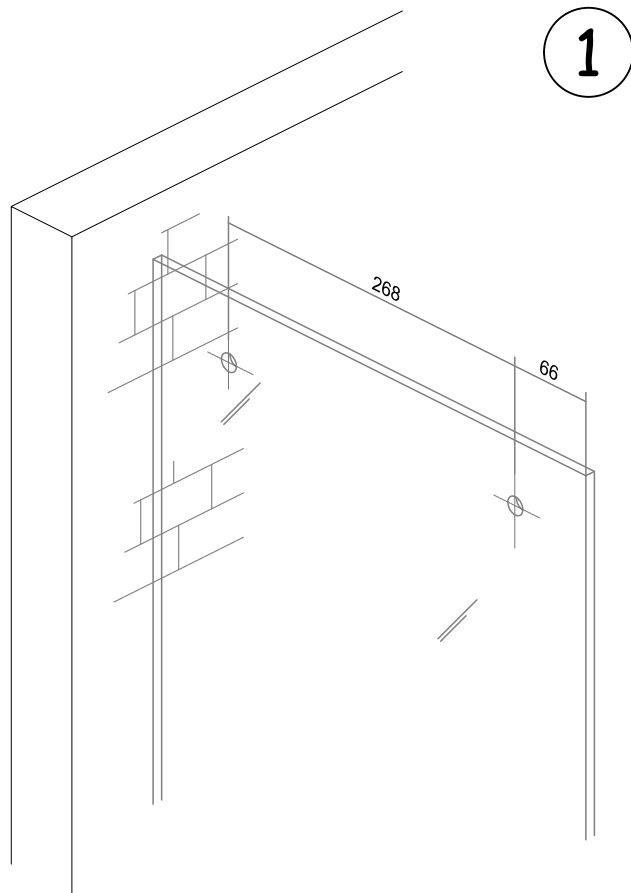

BZ00
SHOWER BOXE "HIP ZAC"
CORNER KIT - ROUND SECTION

Installation instructions

Packing List

Optionals parts

Tools supplied

Tools required

Fittings required

1A

1B

adattare la lunghezza
adjust the length

2

3

CH-NEUS

4

5

12

13

~0,5 mm

14