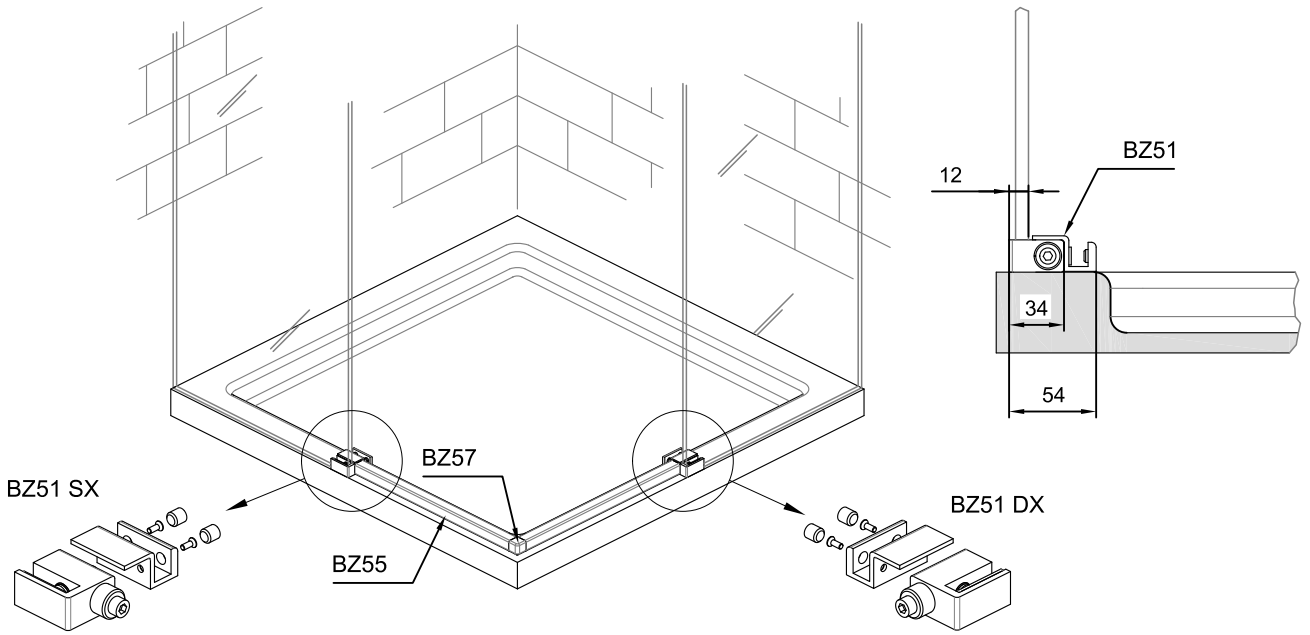

BZ00
SHOWER BOXE "HIP ZAC"
CORNER KIT - ROUND SECTION

Installation instructions

Packing List

Optionals parts

Tools supplied

Tools required

Fittings required

1A

1B

adattare la lunghezza
adjust the length

2

3

CH-NEUS

4

5

12

13

~0,5 mm

14