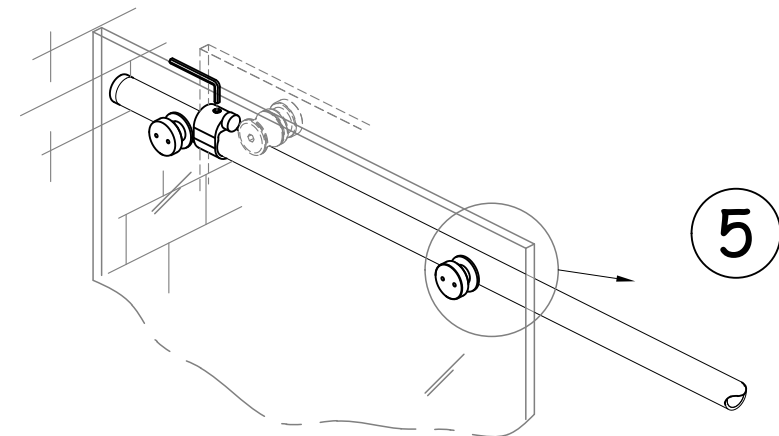

BZ00
SHOWER BOXE "HIP ZAC"
CORNER KIT - ROUND SECTION

Installation instructions

Packing List

Optionals parts

Tools supplied

Tools required

Fittings required

1A

1B

adattare la lunghezza
adjust the length

2

3

CH-NEUS

4

5

12