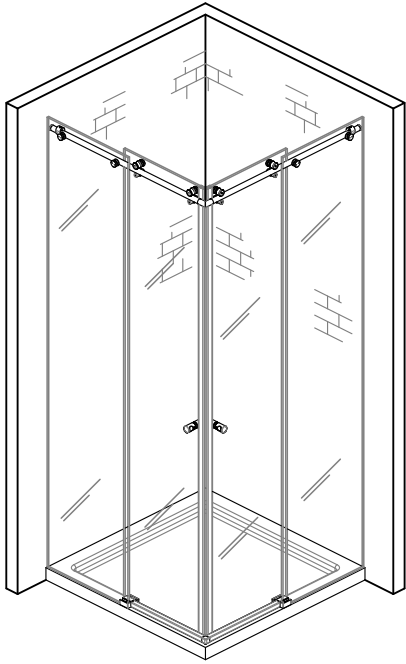

BZ00
SHOWER BOXE "HIP ZAC"
CORNER KIT - ROUND SECTION

Installation instructions

Packing List

Optionals parts

Tools supplied

Tools required

Fittings required

1A

1B

adattare la lunghezza
adjust the length

2

3

CH-NEUS

4

5

12