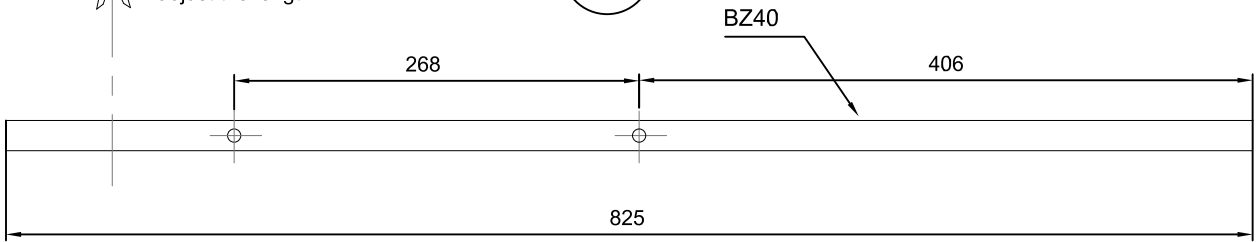

BZ00
SHOWER BOXE "HIP ZAC"
CORNER KIT - ROUND SECTION

Installation instructions

Packing List

Optionals parts

Tools supplied

Tools required

Fittings required

1A

1B

adattare la lunghezza
adjust the length

2

3

CH-NEUS

4

5

12