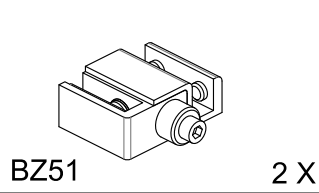

BZ00
SHOWER BOXE "HIP ZAC"
CORNER KIT - ROUND SECTION

Installation instructions

Packing List

Optionals parts

Tools supplied

Tools required

Fittings required

1A

1B

adattare la lunghezza
adjust the length

2

3

CH-NEUS

4

5

12

13

~0,5 mm

14