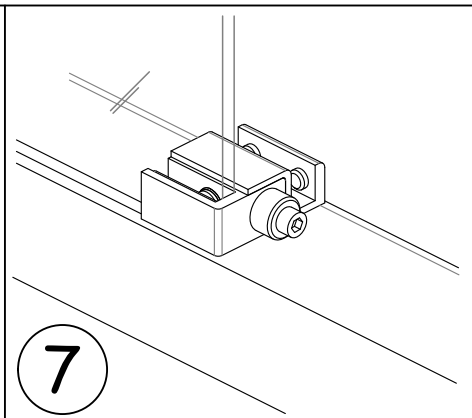

BZ00
SHOWER BOXE "HIP ZAC"
CORNER KIT - ROUND SECTION

Installation instructions

Packing List

Optionals parts

Tools supplied

Tools required

Fittings required

1A

1B

adattare la lunghezza
adjust the length

2

3

CH-NEUS

4

5

12