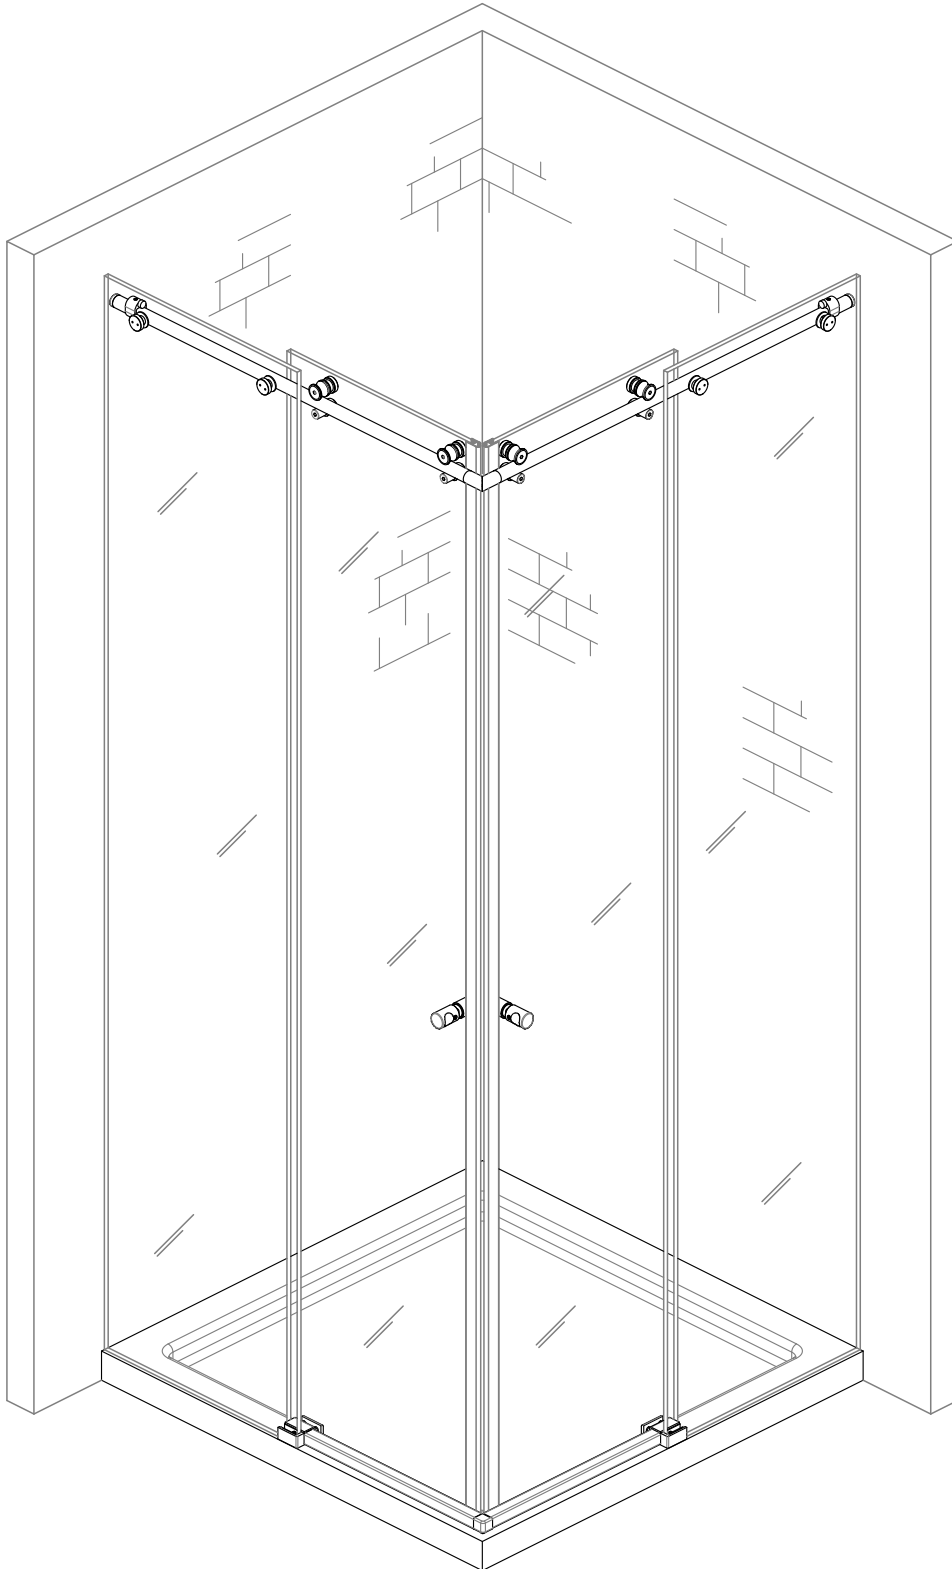

BZ00
SHOWER BOXE "HIP ZAC"
CORNER KIT - ROUND SECTION

Installation instructions

Packing List

Optionals parts

Tools supplied

Tools required

Fittings required

1A

1B

adattare la lunghezza
adjust the length

2

3

CH-NEUS

4

5

12