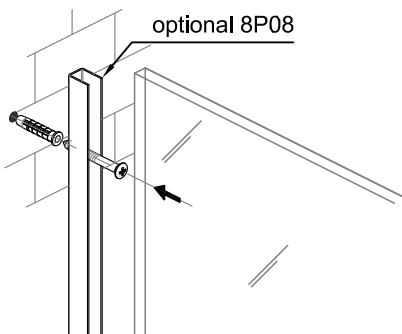

BZ00
SHOWER BOXE "HIP ZAC"
CORNER KIT - ROUND SECTION

Installation instructions

Packing List

Optionals parts

Tools supplied

Tools required

Fittings required

1A

1B

adattare la lunghezza
adjust the length

2

3

CH-NEUS

4

5

12

13

~0,5 mm

14