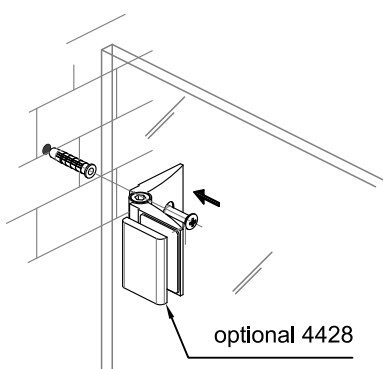

BZ00
SHOWER BOXE "HIP ZAC"
CORNER KIT - ROUND SECTION

Installation instructions

Packing List

Optionals parts

Tools supplied

Tools required

Fittings required

1A

1B

adattare la lunghezza
adjust the length

2

3

CH-NEUS

4

5

12

13

~0,5 mm

14