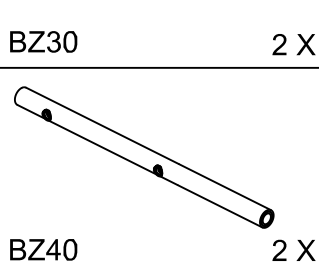

BZ00
SHOWER BOXE "HIP ZAC"
CORNER KIT - ROUND SECTION

Installation instructions

Packing List

Optionals parts

Tools supplied

Tools required

Fittings required

1A

1B

adattare la lunghezza
adjust the length

2

3

CH-NEUS

4

5

12

13

~0,5 mm

14