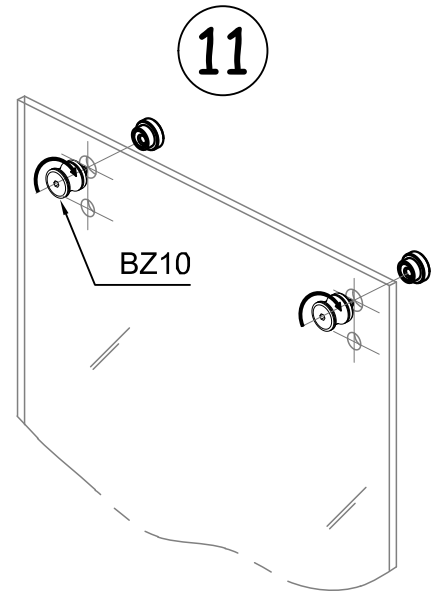

BZ00
SHOWER BOXE "HIP ZAC"
CORNER KIT - ROUND SECTION

Installation instructions

Packing List

Optionals parts

Tools supplied

Tools required

Fittings required

1A

1B

adattare la lunghezza
adjust the length

2

3

CH-NEUS

4

5

12

13

~0,5 mm

14