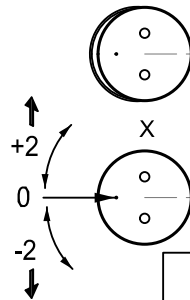

BZ00
SHOWER BOXE "HIP ZAC"
CORNER KIT - ROUND SECTION

Installation instructions

Packing List

Optionals parts

Tools supplied

Tools required

Fittings required

1A

1B

adattare la lunghezza
adjust the length

2

3

CH-NEUS

4

5

12

13

~0,5 mm

14