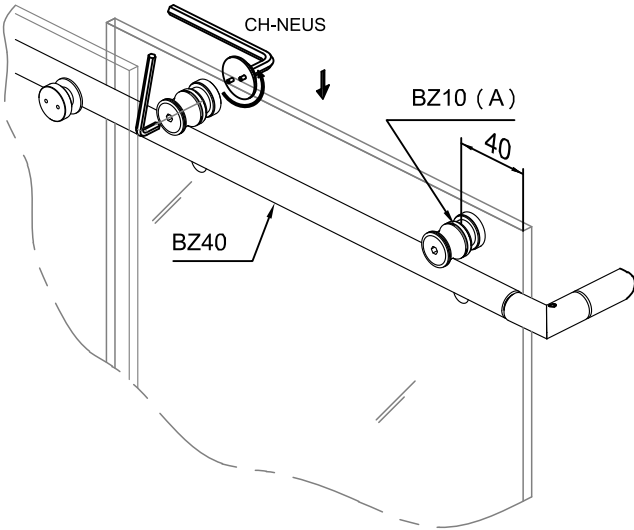

BZ00
SHOWER BOXE "HIP ZAC"
CORNER KIT - ROUND SECTION

Installation instructions

Packing List

Optionals parts

Tools supplied

Tools required

Fittings required

1A

1B

adattare la lunghezza
adjust the length

2

3

CH-NEUS

4

5

12

13

~0,5 mm

14