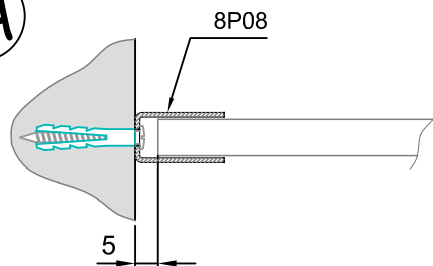

BZ00
SHOWER BOXE "HIP ZAC"
CORNER KIT - ROUND SECTION

Installation instructions

Packing List

Optionals parts

Tools supplied

Tools required

Fittings required

1A

1B

adattare la lunghezza
adjust the length

2

3

CH-NEUS

4

5

12

13

~0,5 mm

14