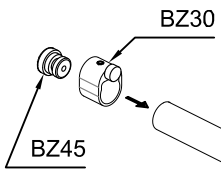

BZ00
SHOWER BOXE "HIP ZAC"
CORNER KIT - ROUND SECTION

Installation instructions

Packing List

Optionals parts

Tools supplied

Tools required

Fittings required

1A

1B

adattare la lunghezza
adjust the length

2

3

CH-NEUS

4

5

12

13

~0,5 mm

14