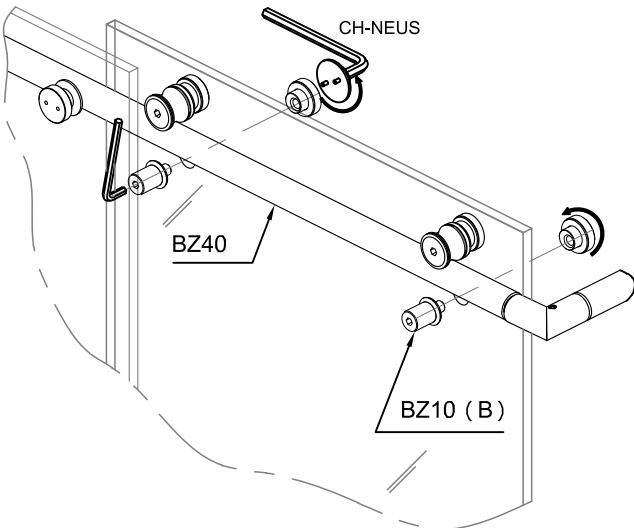

BZ00
SHOWER BOXE "HIP ZAC"
CORNER KIT - ROUND SECTION

Installation instructions

Packing List

Optionals parts

Tools supplied

Tools required

Fittings required

1A

1B

adattare la lunghezza
adjust the length

2

3

CH-NEUS

4

5

12

13

~0,5 mm

14