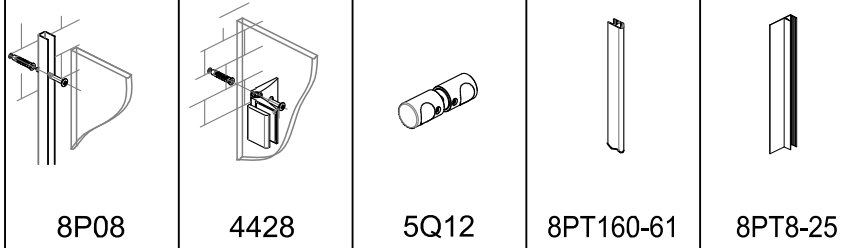

BZ00
SHOWER BOXE "HIP ZAC"
CORNER KIT - ROUND SECTION

Installation instructions

Packing List

Optionals parts

Tools supplied

Tools required

Fittings required

1A

1B

adattare la lunghezza
adjust the length

2

3

CH-NEUS

4

5

12

13

~0,5 mm

14