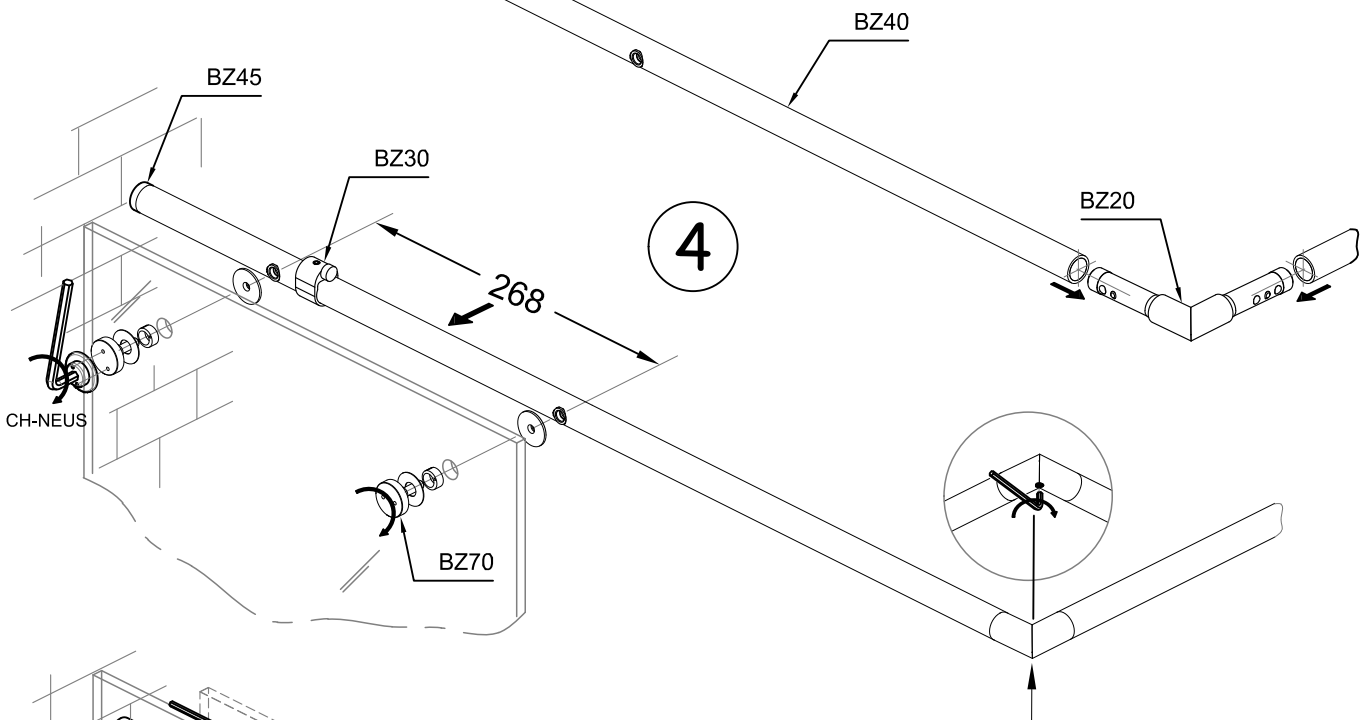

BZ00
SHOWER BOXE "HIP ZAC"
CORNER KIT - ROUND SECTION

Installation instructions

Packing List

Optionals parts

Tools supplied

Tools required

Fittings required

1A

1B

adattare la lunghezza
adjust the length

2

3

CH-NEUS

4

5

12

13

~0,5 mm

14