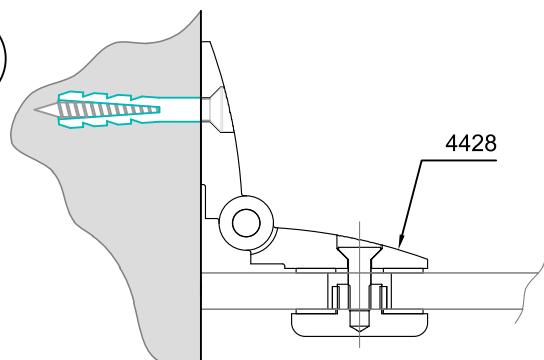

BZ00
SHOWER BOXE "HIP ZAC"
CORNER KIT - ROUND SECTION

Installation instructions

Packing List

Optionals parts

Tools supplied

Tools required

Fittings required

1A

1B

adattare la lunghezza
adjust the length

2

3

CH-NEUS

4

5

12

13

~0,5 mm

14