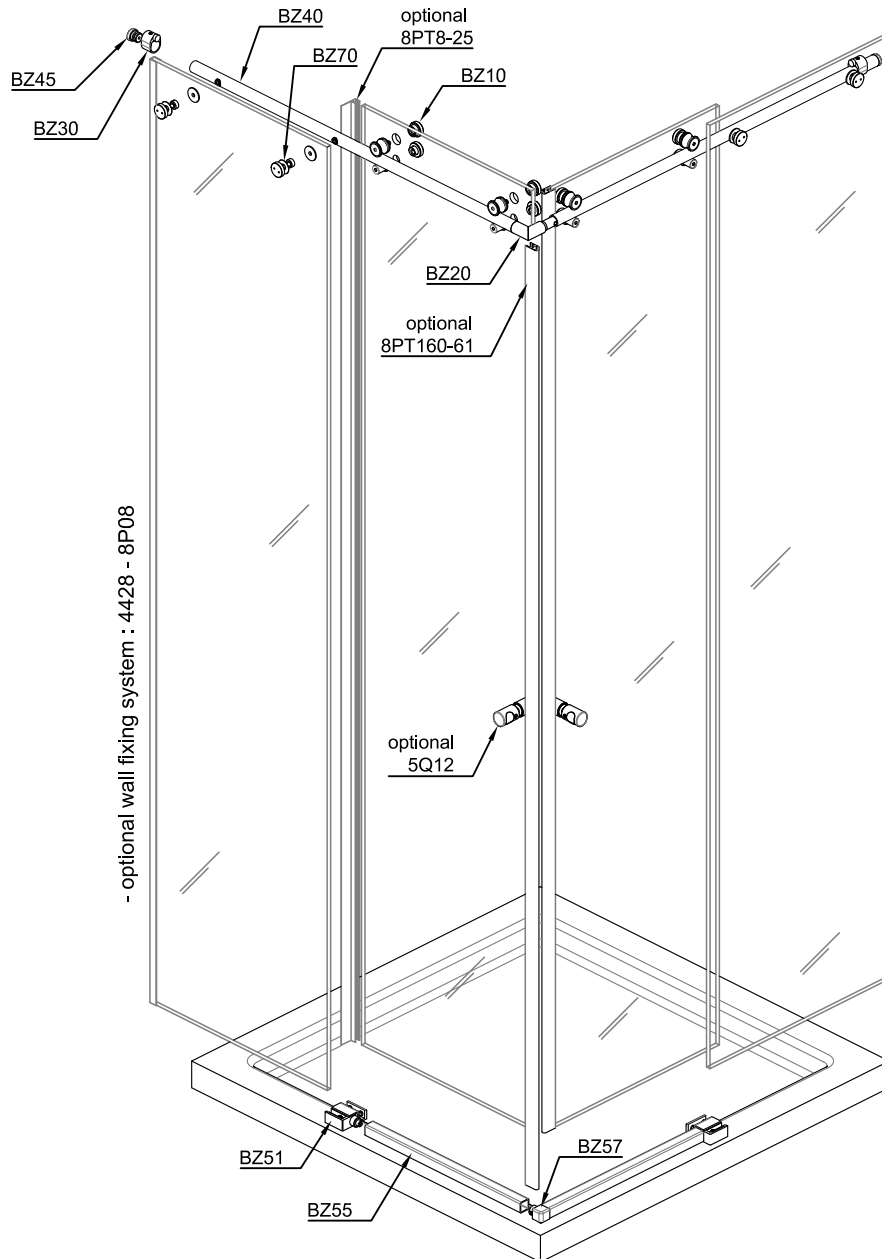

BZ00
SHOWER BOXE "HIP ZAC"
CORNER KIT - ROUND SECTION

Installation instructions

Packing List

Optionals parts

Tools supplied

Tools required

Fittings required

1A

1B

adattare la lunghezza
adjust the length

2

3

CH-NEUS

4

5

12

13

~0,5 mm

14