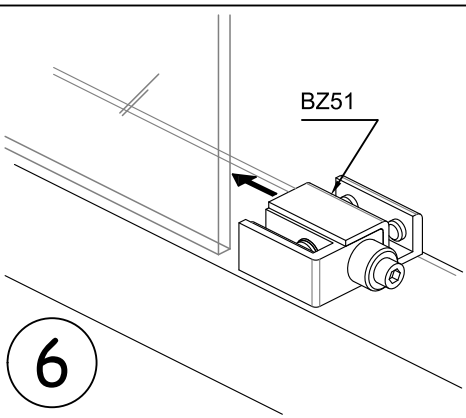

BZ00
SHOWER BOXE "HIP ZAC"
CORNER KIT - ROUND SECTION

Installation instructions

Packing List

Optionals parts

Tools supplied

Tools required

Fittings required

1A

1B

adattare la lunghezza
adjust the length

2

3

CH-NEUS

4

5

12

13

~0,5 mm

14