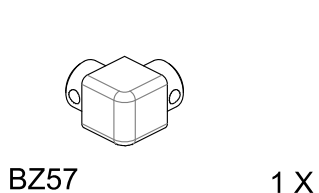

BZ00
SHOWER BOXE "HIP ZAC"
CORNER KIT - ROUND SECTION

Installation instructions

Packing List

Optionals parts

Tools supplied

Tools required

Fittings required

1A

1B

adattare la lunghezza
adjust the length

2

3

CH-NEUS

4

5

12

13

~0,5 mm

14