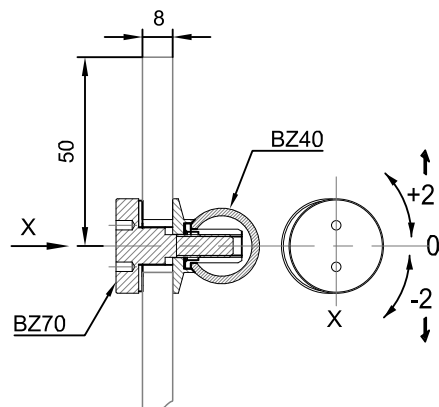

BZ00
SHOWER BOXE "HIP ZAC"
CORNER KIT - ROUND SECTION

Installation instructions

Packing List

Optionals parts

Tools supplied

Tools required

Fittings required

1A

1B

adattare la lunghezza
adjust the length

2

3

CH-NEUS

4

5

12

13

~0,5 mm

14