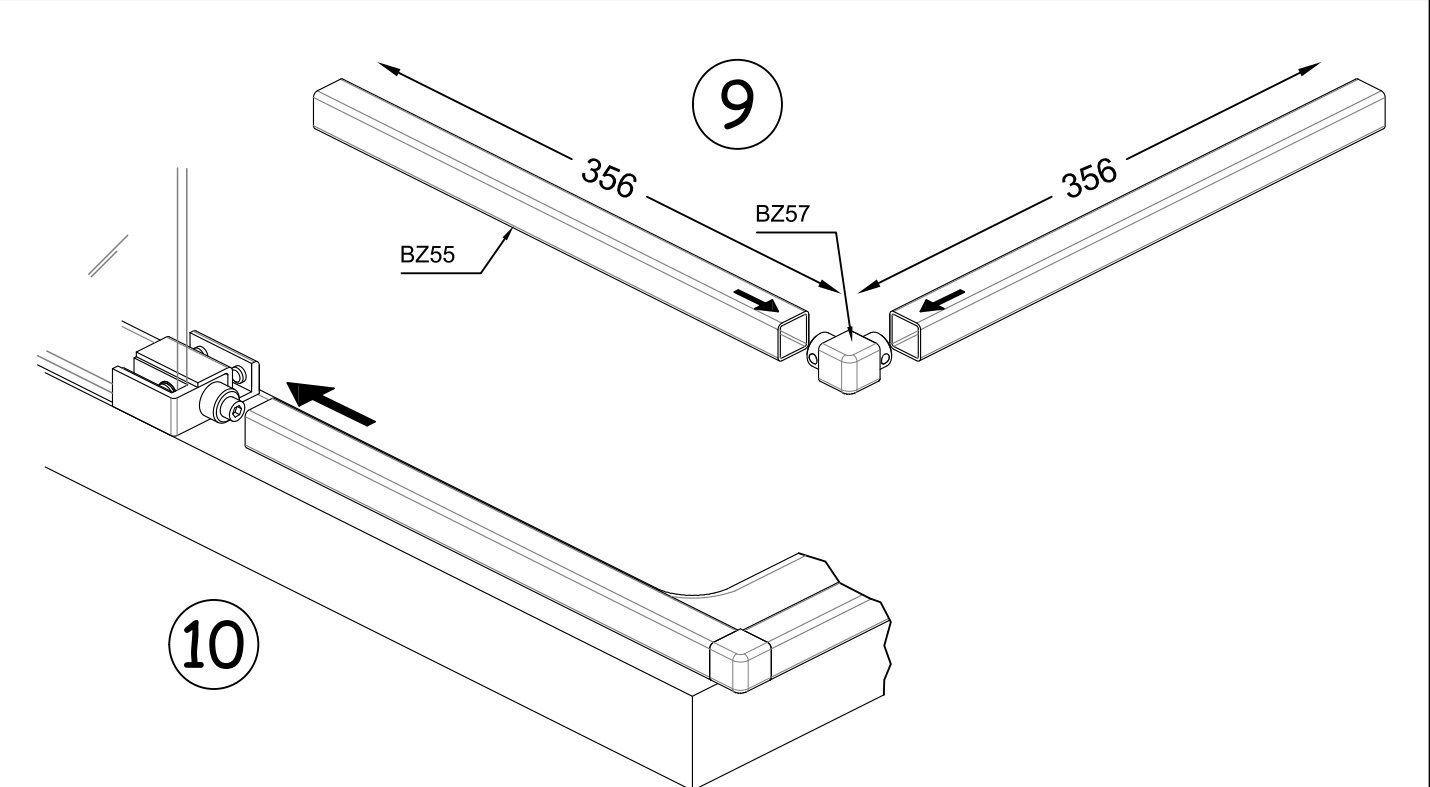

BZ00
SHOWER BOXE "HIP ZAC"
CORNER KIT - ROUND SECTION

Installation instructions

Packing List

Optionals parts

Tools supplied

Tools required

Fittings required

1A

1B

adattare la lunghezza
adjust the length

2

3

CH-NEUS

4

5

12

13

~0,5 mm

14