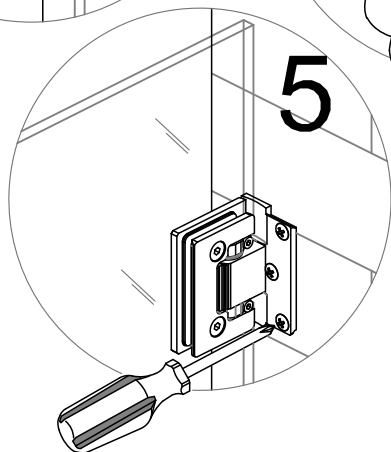

BOX DOCIA

8501N

Tools required

Fittings required

6-8-10

GLASS

SEALS

COVERS