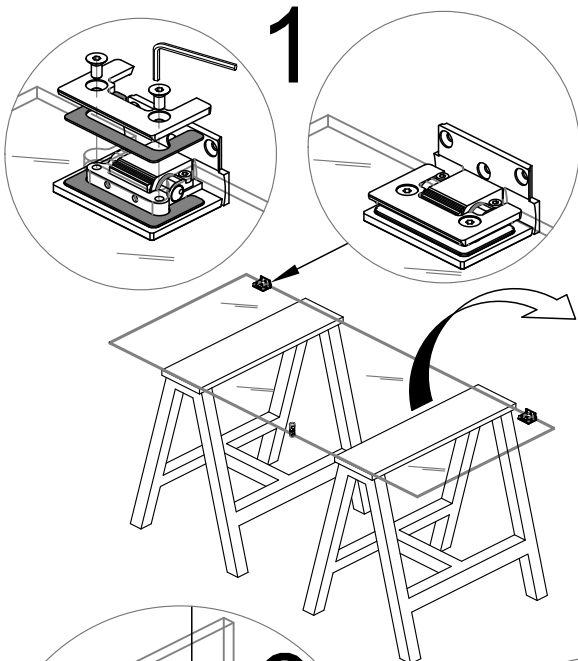

BOX DOCIA

8501N

Tools required

Fittings required

6-8-10

GLASS

SEALS

COVERS