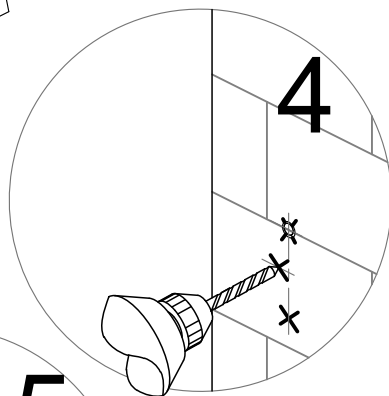

BOX DOCIA

8501N

Tools required

Fittings required

6-8-10

GLASS

SEALS

COVERS