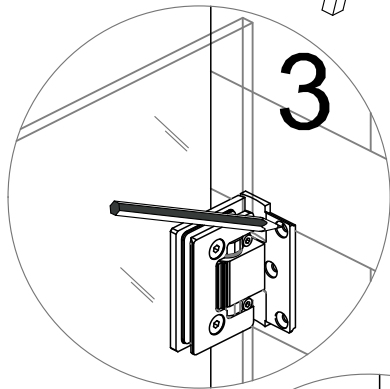

BOX DOCIA

8501N

Tools required

Fittings required

6-8-10

GLASS

SEALS

COVERS