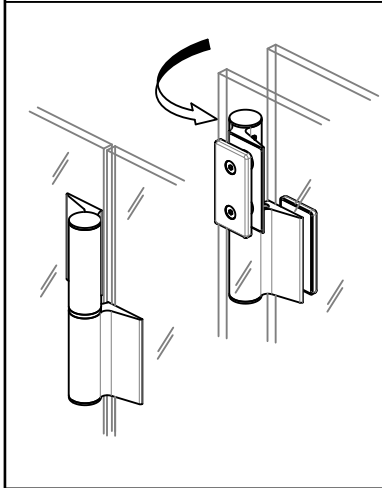

Biloba EVO series

830E50SOL - 835E50SOL

GLASS	T	SCREW
	8-10	M6x16
	10-13.52	M6x20
	13.52-17.52	M6x25
	17.52-21.52	M6x30