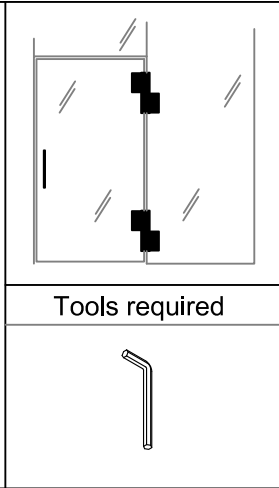

Biloba EVO series

830E50SOL - 835E50SOL

GLASS	T	SCREW
	8-10	M6x16
	10-13.52	M6x20
	13.52-17.52	M6x25
	17.52-21.52	M6x30