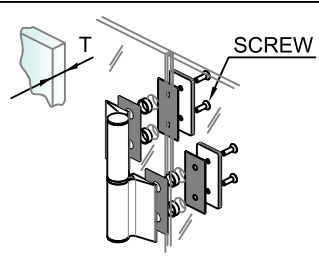

Biloba EVO series

830E50SOL - 835E50SOL

GLASS	T	SCREW
	8-10	M6x16
	10-13.52	M6x20
	13.52-17.52	M6x25
	17.52-21.52	M6x30