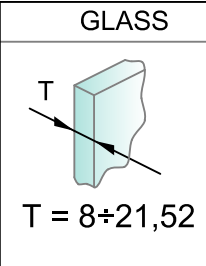

Biloba EVO series

830E50SOL - 835E50SOL

GLASS	T	SCREW
	8-10	M6x16
	10-13.52	M6x20
	13.52-17.52	M6x25
	17.52-21.52	M6x30